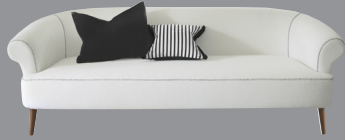

Stitch

Chair
Width 101 cm
Depth 85 cm
Height 74 cm
Seat Height 41 cm
Seat Depth 56 cm

Side View