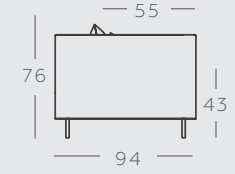

Sleek with Bolster Cushions

Sleek with Square Cushions

Chair

86

2 Seat

154

2.5 Seat

189

3 Seat

214

4 Seat

240

Side View

Daybed Left Arm

84

Daybed Right Arm