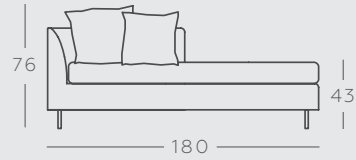

Sleek with Square Cushions

86

154

189

214

240

84

84

Side View

84

84