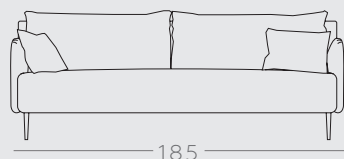

2.5 seat sofa in Brera Lino Alabaster

2.5 Seat Sofa

3 Seat Sofa *

Side View

* An additional center leg is included on the 3 seat sofa

POSITANO

Featuring sleek, contemporary lines, the Positano is both stylish and inviting. Its generous proportions and high-quality materials ensure a comfortable and supportive seating experience, making it an ideal addition to any living space. Whether you're looking to create a relaxed atmosphere or a more formal setting, the Positano sofa adapts effortlessly to your space.