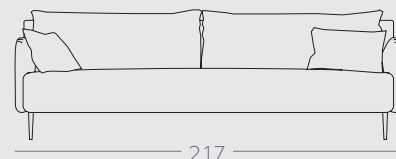

2.5 seat sofa in Brera Lino Alabaster

2.5 Seat Sofa

3 Seat Sofa *

Side View

* An additional center leg is included on the 3 seat sofa

POSITANO

Featuring sleek, contemporary lines, the Positano is both stylish and inviting. Its generous proportions and high-quality materials ensure a comfortable and supportive seating experience, making it an ideal addition to any living space. Whether you're looking to create a relaxed atmosphere or a more formal setting, the Positano sofa adapts effortlessly to your space.