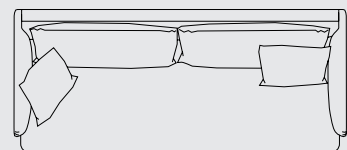

2.5 seat sofa in Brera Lino Alabaster

2.5 Seat Sofa

3 Seat Sofa *

Side View

* An additional center leg is included on the 3 seat sofa

POSITANO

Featuring sleek, contemporary lines, the Positano is both stylish and inviting. Its generous proportions and high-quality materials ensure a comfortable and supportive seating experience, making it an ideal addition to any living space. Whether you're looking to create a relaxed atmosphere or a more formal setting, the Positano sofa adapts effortlessly to your space.