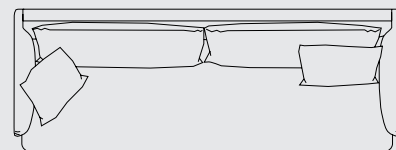

2.5 seat sofa in Brera Lino Alabaster

2.5 Seat Sofa

3 Seat Sofa *

Side View

* An additional center leg is included on the 3 seat sofa

POSITANO

Featuring sleek, contemporary lines, the Positano is both stylish and inviting. Its generous proportions and high-quality materials ensure a comfortable and supportive seating experience, making it an ideal addition to any living space. Whether you're looking to create a relaxed atmosphere or a more formal setting, the Positano sofa adapts effortlessly to your space.