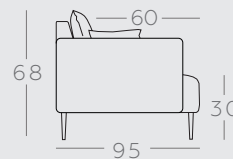

2.5 seat sofa in Brera Lino Alabaster

2.5 Seat Sofa

3 Seat Sofa *

Side View

* An additional center leg is included on the 3 seat sofa

POSITANO

Featuring sleek, contemporary lines, the Positano is both stylish and inviting. Its generous proportions and high-quality materials ensure a comfortable and supportive seating experience, making it an ideal addition to any living space. Whether you're looking to create a relaxed atmosphere or a more formal setting, the Positano sofa adapts effortlessly to your space.