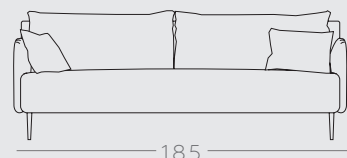

2.5 seat sofa in Brera Lino Alabaster

2.5 Seat Sofa

3 Seat Sofa *

Side View

* An additional centre leg is included on the 3 seat sofa

POSITANO

Featuring sleek, contemporary lines, the Positano is both stylish and inviting. Its generous proportions and high-quality materials ensure a comfortable and supportive seating experience, making it an ideal addition to any living space. Whether you're looking to create a relaxed atmosphere or a more formal setting, the Positano sofa adapts effortlessly to your space.