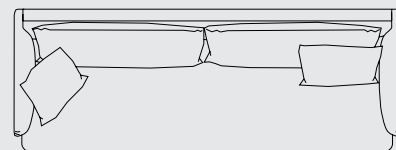

2.5 seat sofa in Brera Lino Alabaster

2.5 Seat Sofa

3 Seat Sofa *

Side View

* An additional centre leg is included on the 3 seat sofa

POSITANO

Featuring sleek, contemporary lines, the Positano is both stylish and inviting. Its generous proportions and high-quality materials ensure a comfortable and supportive seating experience, making it an ideal addition to any living space. Whether you're looking to create a relaxed atmosphere or a more formal setting, the Positano sofa adapts effortlessly to your space.