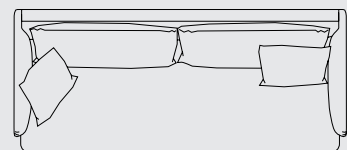

2.5 seat sofa in Brera Lino Alabaster

2.5 Seat Sofa

3 Seat Sofa *

Side View

* An additional centre leg is included on the 3 seat sofa

POSITANO

Featuring sleek, contemporary lines, the Positano is both stylish and inviting. Its generous proportions and high-quality materials ensure a comfortable and supportive seating experience, making it an ideal addition to any living space. Whether you're looking to create a relaxed atmosphere or a more formal setting, the Positano sofa adapts effortlessly to your space.