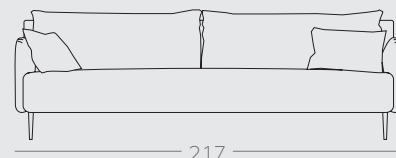

2.5 seat sofa in Brera Lino Alabaster

2.5 Seat Sofa

3 Seat Sofa *

Side View

* An additional centre leg is included on the 3 seat sofa

POSITANO

Featuring sleek, contemporary lines, the Positano is both stylish and inviting. Its generous proportions and high-quality materials ensure a comfortable and supportive seating experience, making it an ideal addition to any living space. Whether you're looking to create a relaxed atmosphere or a more formal setting, the Positano sofa adapts effortlessly to your space.