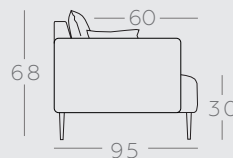

2.5 seat sofa in Brera Lino Alabaster

2.5 Seat Sofa

3 Seat Sofa *

Side View

* An additional centre leg is included on the 3 seat sofa

POSITANO

Featuring sleek, contemporary lines, the Positano is both stylish and inviting. Its generous proportions and high-quality materials ensure a comfortable and supportive seating experience, making it an ideal addition to any living space. Whether you're looking to create a relaxed atmosphere or a more formal setting, the Positano sofa adapts effortlessly to your space.