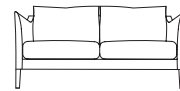

4 SEAT SOFA

CHAIR

Side View

Width -  
 Depth -  
 Height -  
 Seat Height -  
 Seat Depth -

2.5 Seat  
 160 cm  
 86 cm  
 75 cm  
 46 cm  
 55 cm

3 Seat  
 200 cm  
 86 cm  
 75 cm  
 46 cm  
 55 cm

4 Seat  
 240 cm  
 86 cm  
 75 cm  
 46 cm  
 55 cm

Side View

Width -  
 Depth -  
 Height -  
 Seat Height -  
 Seat Depth -

Chair  
 78 cm  
 78 cm  
 80 cm  
 46 cm  
 55 cm

Small Stool  
 74 cm  
 54 cm  
 36 cm  
 n/a  
 n/a

Side View

Large Stool  
 120 cm  
 54 cm  
 36 cm  
 n/a  
 n/a