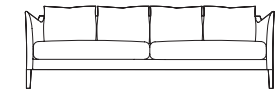

4 SEAT SOFA

CHAIR

Side View

Width -  
 Depth -  
 Height -  
 Seat Height -  
 Seat Depth -

2.5 Seat  
 160 cm  
 86 cm  
 75 cm  
 46 cm  
 55 cm

3 Seat  
 200 cm  
 86 cm  
 75 cm  
 46 cm  
 55 cm

4 Seat  
 240 cm  
 86 cm  
 75 cm  
 46 cm  
 55 cm

Side View

Width -  
 Depth -  
 Height -  
 Seat Height -  
 Seat Depth -

Chair  
 78 cm  
 78 cm  
 80 cm  
 46 cm  
 55 cm

Small Stool  
 74 cm  
 54 cm  
 36 cm  
 n/a  
 n/a

Side View

Large Stool  
 120 cm  
 54 cm  
 36 cm  
 n/a  
 n/a