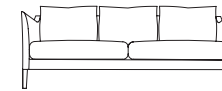

4 SEAT SOFA

CHAIR

Side View

Width -  
 Depth -  
 Height -  
 Seat Height -  
 Seat Depth -

2.5 Seat  
 160 cm  
 86 cm  
 75 cm  
 46 cm  
 55 cm

3 Seat  
 200 cm  
 86 cm  
 75 cm  
 46 cm  
 55 cm

4 Seat  
 240 cm  
 86 cm  
 75 cm  
 46 cm  
 55 cm

Side View

Width -  
 Depth -  
 Height -  
 Seat Height -  
 Seat Depth -

Chair  
 78 cm  
 78 cm  
 80 cm  
 46 cm  
 55 cm

Small Stool  
 74 cm  
 54 cm  
 36 cm  
 n/a  
 n/a

Side View

Large Stool  
 120 cm  
 54 cm  
 36 cm  
 n/a  
 n/a