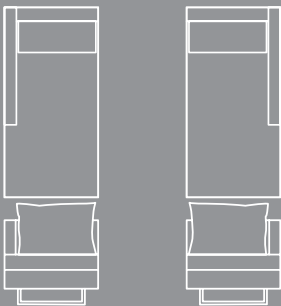

Narrow Daybed
Left Arm
Width 75 cm
Depth 152 cm
Height 82 cm
Seat Height 42 cm
Seat Depth n/a

Narrow Daybed
Right Arm
Width 75 cm
Depth 152 cm
Height 82 cm
Seat Height 42 cm
Seat Depth n/a