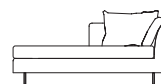

3 Seat
 214 cm
 94 cm
 83 cm
 43 cm
 58 cm

4 Seat
 240 cm
 94 cm
 83 cm
 43 cm
 58 cm

Side View

Width -
 Depth -
 Height -
 Seat Height -
 Seat Depth -

Daybed Left Arm
 170 cm
 85 cm
 83 cm
 43 cm
 58 cm

Daybed Right Arm
 170 cm
 85 cm
 83 cm
 43 cm
 58 cm

Square Stool
 90 cm
 90 cm
 28 cm
 n/a
 n/a

Rectangular Stool
 120 cm
 70 cm
 28 cm
 n/a
 n/a

Large Rectangular Stool
 180 cm
 70 cm
 28 cm
 n/a
 n/a

Side View

Narrow Stool
 135 cm
 40 cm
 28 cm
 n/a
 n/a