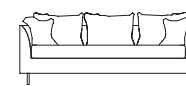

3 SEAT SOFA

CHAIR

Side View

Width -
 Depth -
 Height -
 Seat Height -
 Seat Depth -

Chair
 86 cm
 94 cm
 83 cm
 43 cm
 58 cm

2 Seat
 154 cm
 94 cm
 83 cm
 43 cm
 58 cm

2.5 Seat
 189 cm
 94 cm
 83 cm
 43 cm
 58 cm

3 Seat
 214 cm
 94 cm
 83 cm
 43 cm
 58 cm

4 Seat
 240 cm
 94 cm
 83 cm
 43 cm
 58 cm

Side View

Width -
 Depth -
 Height -
 Seat Height -
 Seat Depth -

Daybed Left Arm
 170 cm
 85 cm
 83 cm
 43 cm
 58 cm

Daybed Right Arm
 170 cm
 85 cm
 83 cm
 43 cm
 58 cm