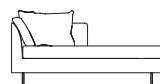

3 Seat
 214 cm
 94 cm
 83 cm
 43 cm
 58 cm

4 Seat
 240 cm
 94 cm
 83 cm
 43 cm
 58 cm

Side View

Width -
 Depth -
 Height -
 Seat Height -
 Seat Depth -

Daybed Left Arm
 170 cm
 85 cm
 83 cm
 43 cm
 58 cm

Daybed Right Arm
 170 cm
 85 cm
 83 cm
 43 cm
 58 cm

Square Stool
 90 cm
 90 cm
 28 cm
 n/a
 n/a

Rectangular Stool
 120 cm
 70 cm
 28 cm
 n/a
 n/a

Large Rectangular Stool
 180 cm
 70 cm
 28 cm
 n/a
 n/a

Side View

Narrow Stool
 135 cm
 40 cm
 28 cm
 n/a
 n/a