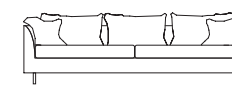

3 SEAT SOFA

CHAIR

Side View

Width -
 Depth -
 Height -
 Seat Height -
 Seat Depth -

Chair
 86 cm
 94 cm
 83 cm
 43 cm
 58 cm

2 Seat
 154 cm
 94 cm
 83 cm
 43 cm
 58 cm

2.5 Seat
 189 cm
 94 cm
 83 cm
 43 cm
 58 cm

3 Seat
 214 cm
 94 cm
 83 cm
 43 cm
 58 cm

4 Seat
 240 cm
 94 cm
 83 cm
 43 cm
 58 cm

Side View

Width -
 Depth -
 Height -
 Seat Height -
 Seat Depth -

Daybed Left Arm
 170 cm
 85 cm
 83 cm
 43 cm
 58 cm

Daybed Right Arm
 170 cm
 85 cm
 83 cm
 43 cm
 58 cm