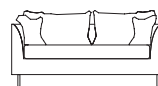

3 SEAT SOFA

CHAIR

Side View

Width -
 Depth -
 Height -
 Seat Height -
 Seat Depth -

Chair
 86 cm
 94 cm
 83 cm
 43 cm
 58 cm

2 Seat
 154 cm
 94 cm
 83 cm
 43 cm
 58 cm

2.5 Seat
 189 cm
 94 cm
 83 cm
 43 cm
 58 cm

3 Seat
 214 cm
 94 cm
 83 cm
 43 cm
 58 cm

4 Seat
 240 cm
 94 cm
 83 cm
 43 cm
 58 cm

Side View

Width -
 Depth -
 Height -
 Seat Height -
 Seat Depth -

Daybed Left Arm
 170 cm
 85 cm
 83 cm
 43 cm
 58 cm

Daybed Right Arm
 170 cm
 85 cm
 83 cm
 43 cm
 58 cm