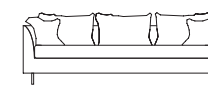

3 SEAT SOFA

CHAIR

Side View

Width -
 Depth -
 Height -
 Seat Height -
 Seat Depth -

Chair
 86 cm
 94 cm
 83 cm
 43 cm
 58 cm

2 Seat
 154 cm
 94 cm
 83 cm
 43 cm
 58 cm

2.5 Seat
 189 cm
 94 cm
 83 cm
 43 cm
 58 cm

3 Seat
 214 cm
 94 cm
 83 cm
 43 cm
 58 cm

4 Seat
 240 cm
 94 cm
 83 cm
 43 cm
 58 cm

Side View

Width -
 Depth -
 Height -
 Seat Height -
 Seat Depth -

Daybed Left Arm
 170 cm
 85 cm
 83 cm
 43 cm
 58 cm

Daybed Right Arm
 170 cm
 85 cm
 83 cm
 43 cm
 58 cm